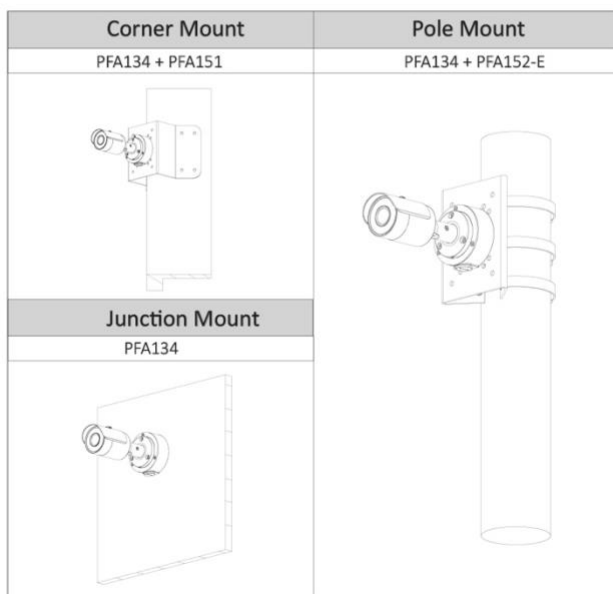

# Accessories:

Optional:

PFA134  
Junction Box

PFA152-E  
Pole mount

PFA151  
Corner mount

# Dimensions: