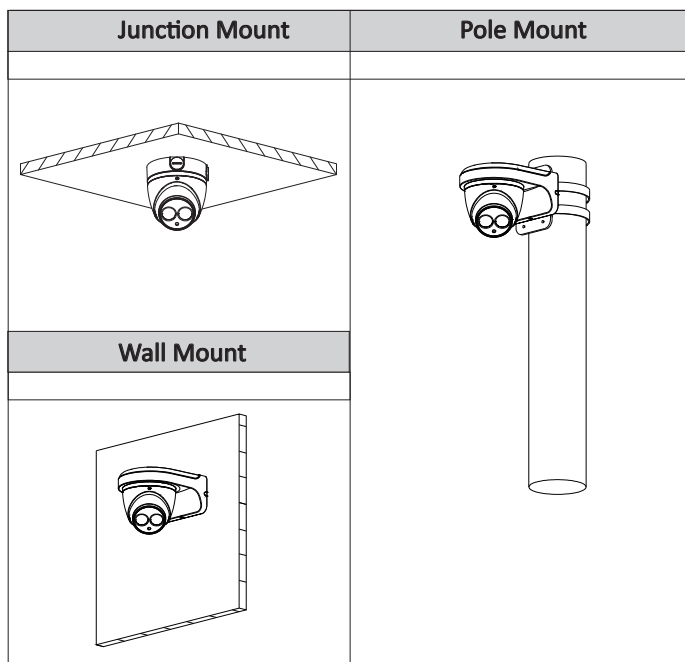

Structure

Casing	Metal throughout the whole casing
Dimensions	Φ106mm×93.6mm (Φ4.17"×3.69")
Net Weight	470g (1.04lb)
Gross Weight	620g (1.37lb)

TDOECS8503A

Ordering Information		
Type		Description
4K Camera		4K HDCVI IR Eyeball Camera
Accessories		Water-proof Junction Box (ceiling mount)
		Water-proof Wall Mount Bracket+Pole Mount Bracket (pole mount)
		Water-proof Wall Mount Bracket (wall mount)
		12V 1A Power Adapter
		12V 2A Power Adapter
		12V 1.5A Power Adapter