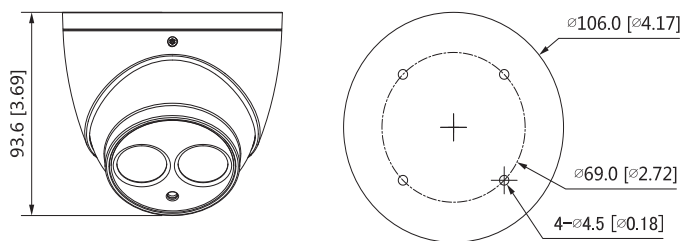

Accessories

Optional: